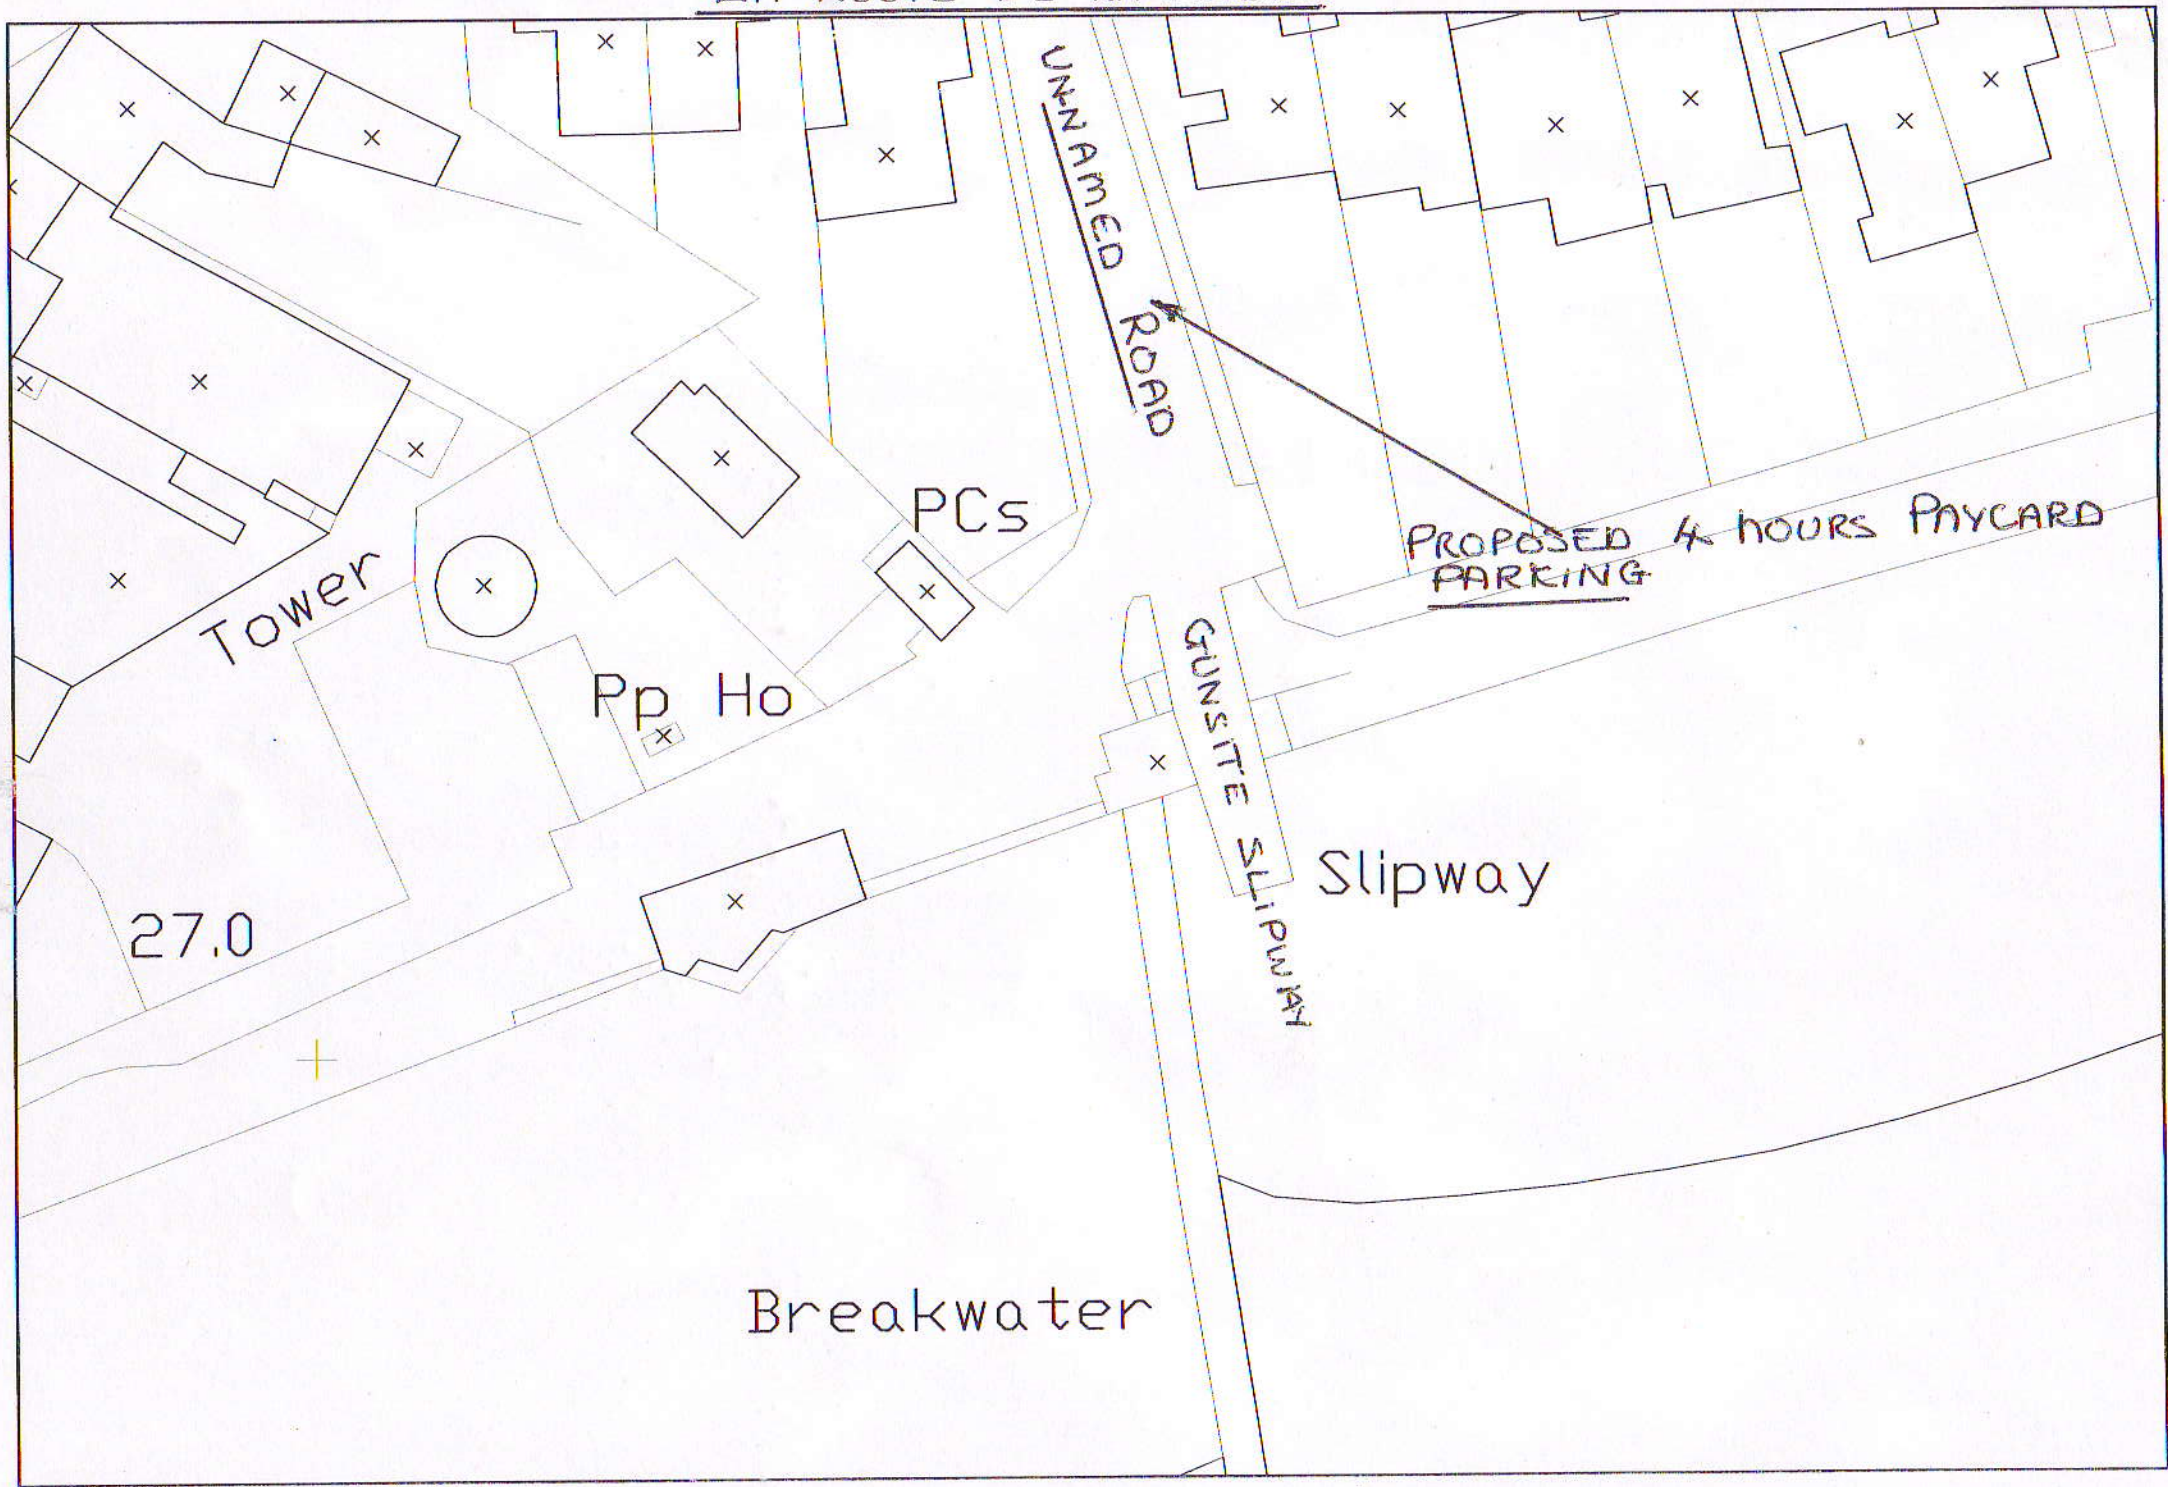

LA ROUTE DE LA MAULE

Tower

PCs

Rr Ho

27.0

PROPOSED 4 HOURS PAYCARD PARKING

GUNSITE SLIPWAY

Slipway

Breakwater

3.0

Hall

PROPOSED 12 HOURS IN ANY 24 HOURS
PARKING RESTRICTION

Peter's Church
(C of E)

LA PETITE RUE DES FOSSES

281.5

Miniature Rifle Range

Sub
Sta

Car Park

652

Community
Centre

277.5

652A

650

LA RUE DES FOSSES

La Varvotiere

276.5